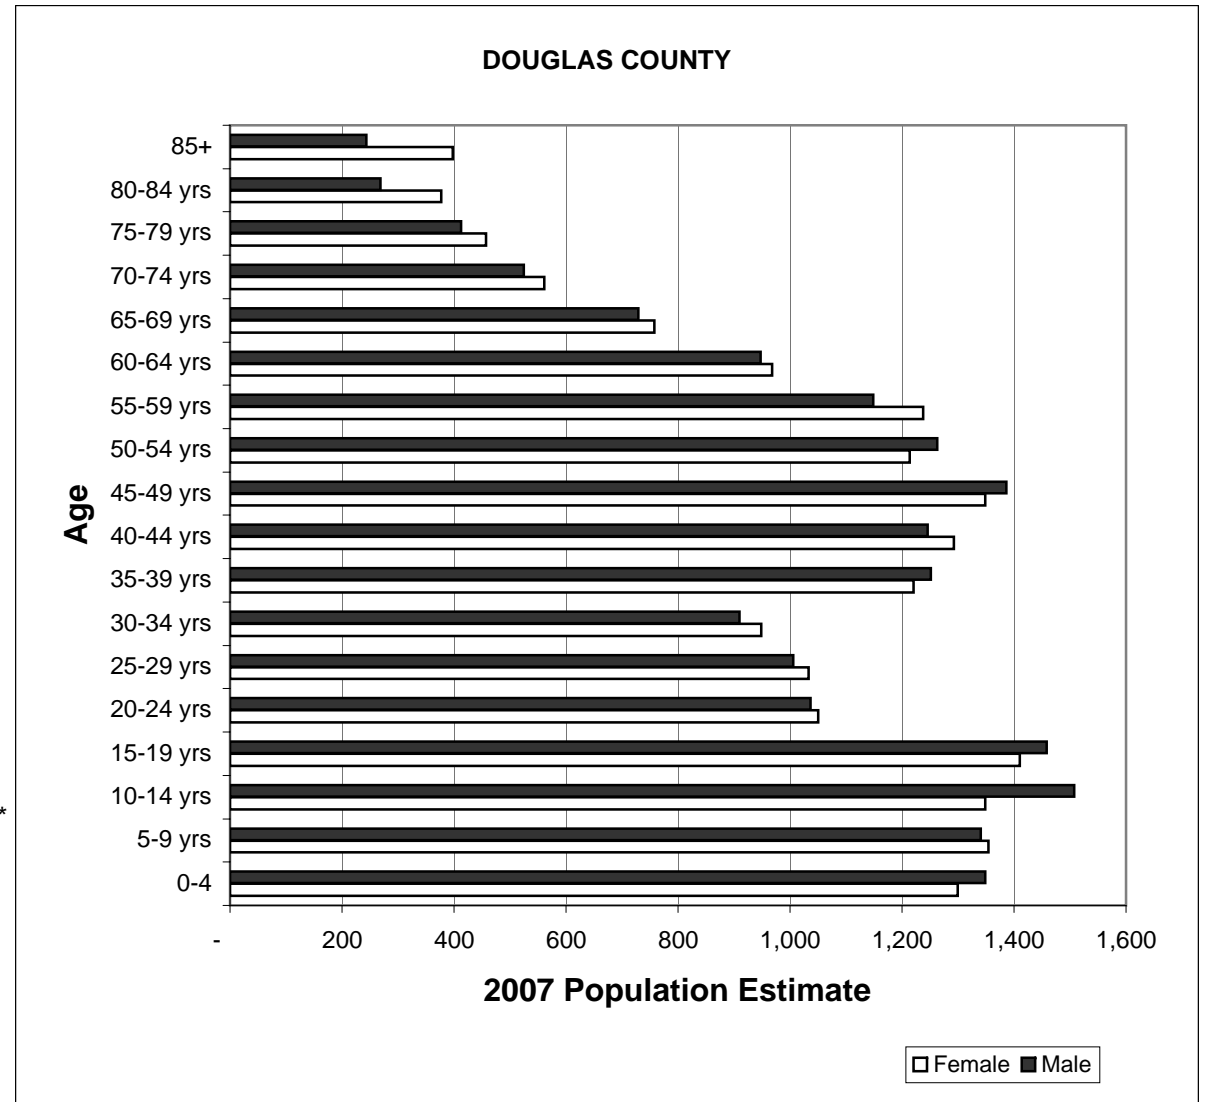

DOUGLAS COUNTY POPULATION ESTIMATE BY AGE & SEX -2007

Age	2007 Estimates		
	Female	Male	Total
0-4	1,299	1,348	2,647
5-9 yrs	1,354	1,340	2,694
10-14 yrs	1,349	1,507	2,856
15-19 yrs	1,410	1,458	2,868
20-24 yrs	1,050	1,037	2,087
25-29 yrs	1,033	1,006	2,039
30-34 yrs	949	910	1,859
35-39 yrs	1,220	1,251	2,471
40-44 yrs	1,292	1,246	2,538
45-49 yrs	1,349	1,386	2,735
50-54 yrs	1,214	1,263	2,477
55-59 yrs	1,238	1,148	2,386
60-64 yrs	968	947	1,915
65-69 yrs	758	729	1,487
70-74 yrs	561	524	1,085
75-79 yrs	457	412	869
80-84 yrs	377	269	646
85+	398	243	641
Totals*	18,276	18,024	36,300*

*Estimates made not add to 100% due to rounding.